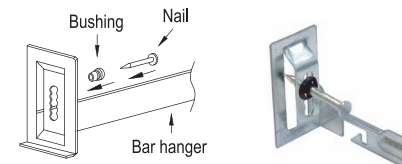

• Just-A-Nail

Adjustable nail hanger bar for easy alignment.

JUST-A-NAIL

- Pre-installed nail bars with vertical slots are used to evenly align the bars horizontally after nailing halfway into wood joists.

* Optional" Mounting Channel Bracket"

- Commercial mounting kit provided up to 5" vertical adjustment, which accommodates 1/2" EMT conduit, optional HB-24 or HBC-24 bar hanger or lathing channels for T-bar grid or concealed spline ceiling.