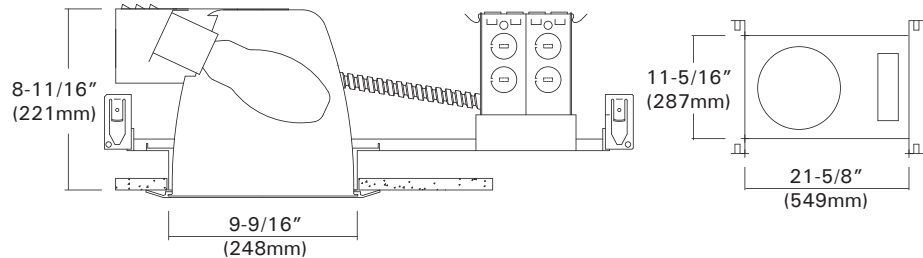

## 10" NON-IC Horizontal Flat Frame-in kit For Incandescent Lamps

Catalog #		Type
Project		Date
Prepared by		

INCANDESCENT