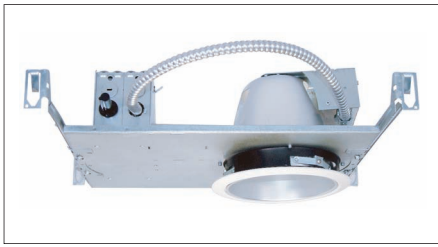

## 10" NON-IC Horizontal Flat Frame-in kit For Incandescent Lamps

Catalog #		Type
Project		Date
Prepared by		

INCANDESCENT

### DESCRIPTION

10" aperture flat frame-in kits for horizontal A, PS Type incandescent lamps. These are designed for use in non-insulated ceiling for general lights on floor and task lighting with deep concealed lamps.